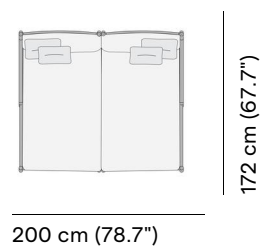

Available in

FRAME

Wood

HFTK

teak natural

Technical drawing

Maintenance

To maintain and protect your Manutti pieces, we've developed a series of products that will guarantee their extended lifespan and your carefree enjoyment for many years to come.