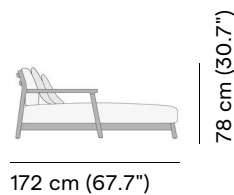

Technical drawing

Maintenance

To maintain and protect your Manutti pieces, we've developed a series of products that will guarantee their extended lifespan and your carefree enjoyment for many years to come.

- [Manutti Care line kit](#)
- [Cushion Boxes](#)
- [Protective Covers](#)