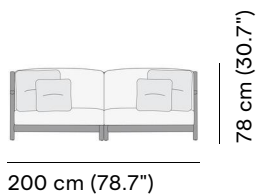

Technical drawing

Maintenance

To maintain and protect your Manutti pieces, we've developed a series of products that will guarantee their extended lifespan and your carefree enjoyment for many years to come.

- [Manutti Care line kit](#)
- [Cushion Boxes](#)
- [Protective Covers](#)